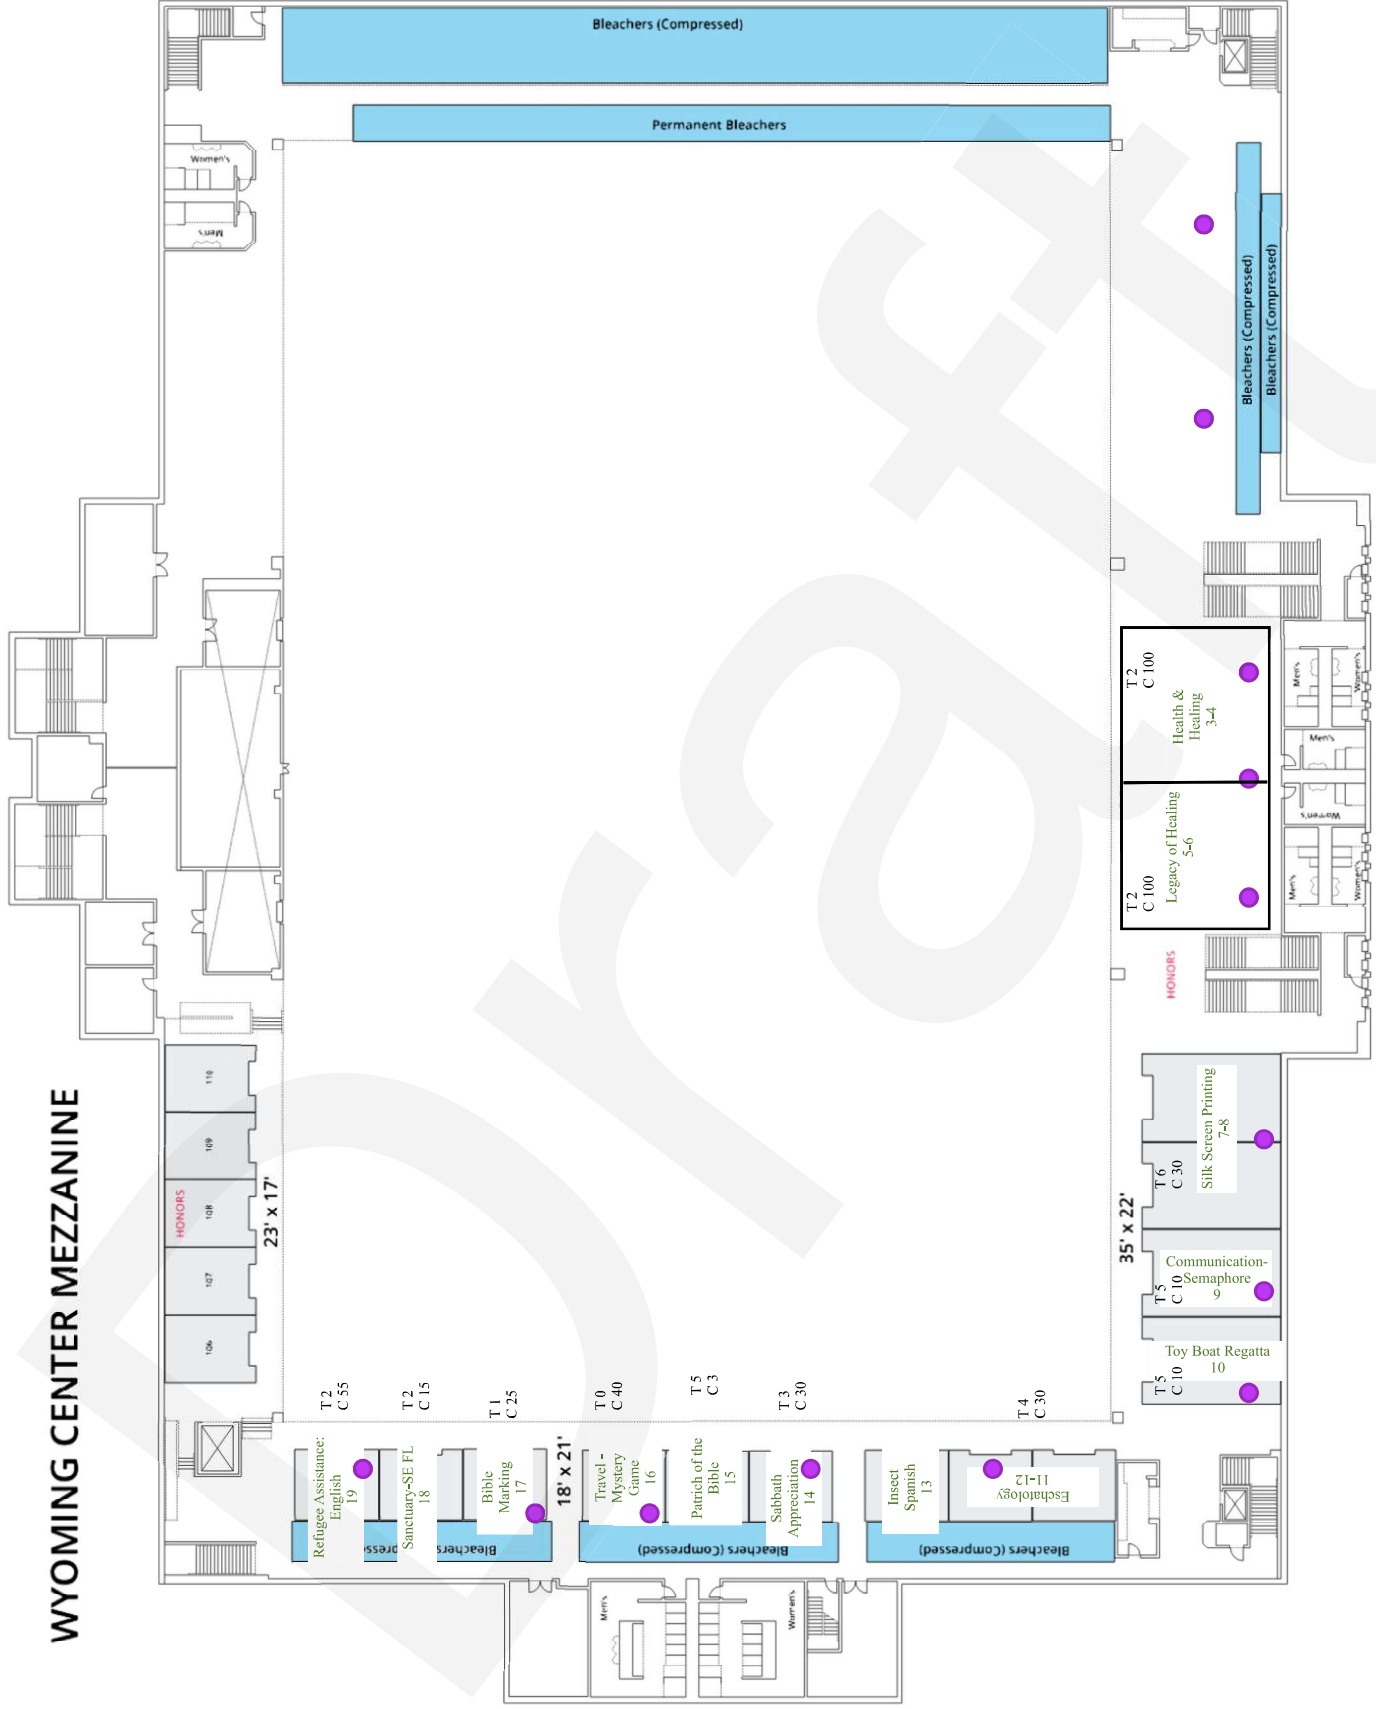

WYOMING CENTER MEZZANINE

20 Feet

● = Power Needed