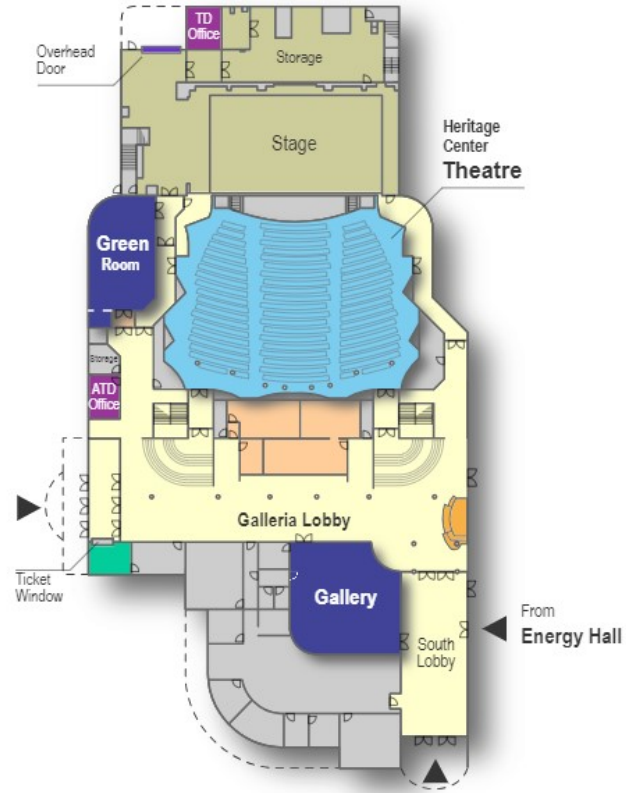

CAM-PLEX

Heritage Center Theatre Level

- Concession
- Restroom
- Main Entrance
- Stage
- Meeting Space
- Theatre
- Public Area

Select Map ▶

Information:

iMap