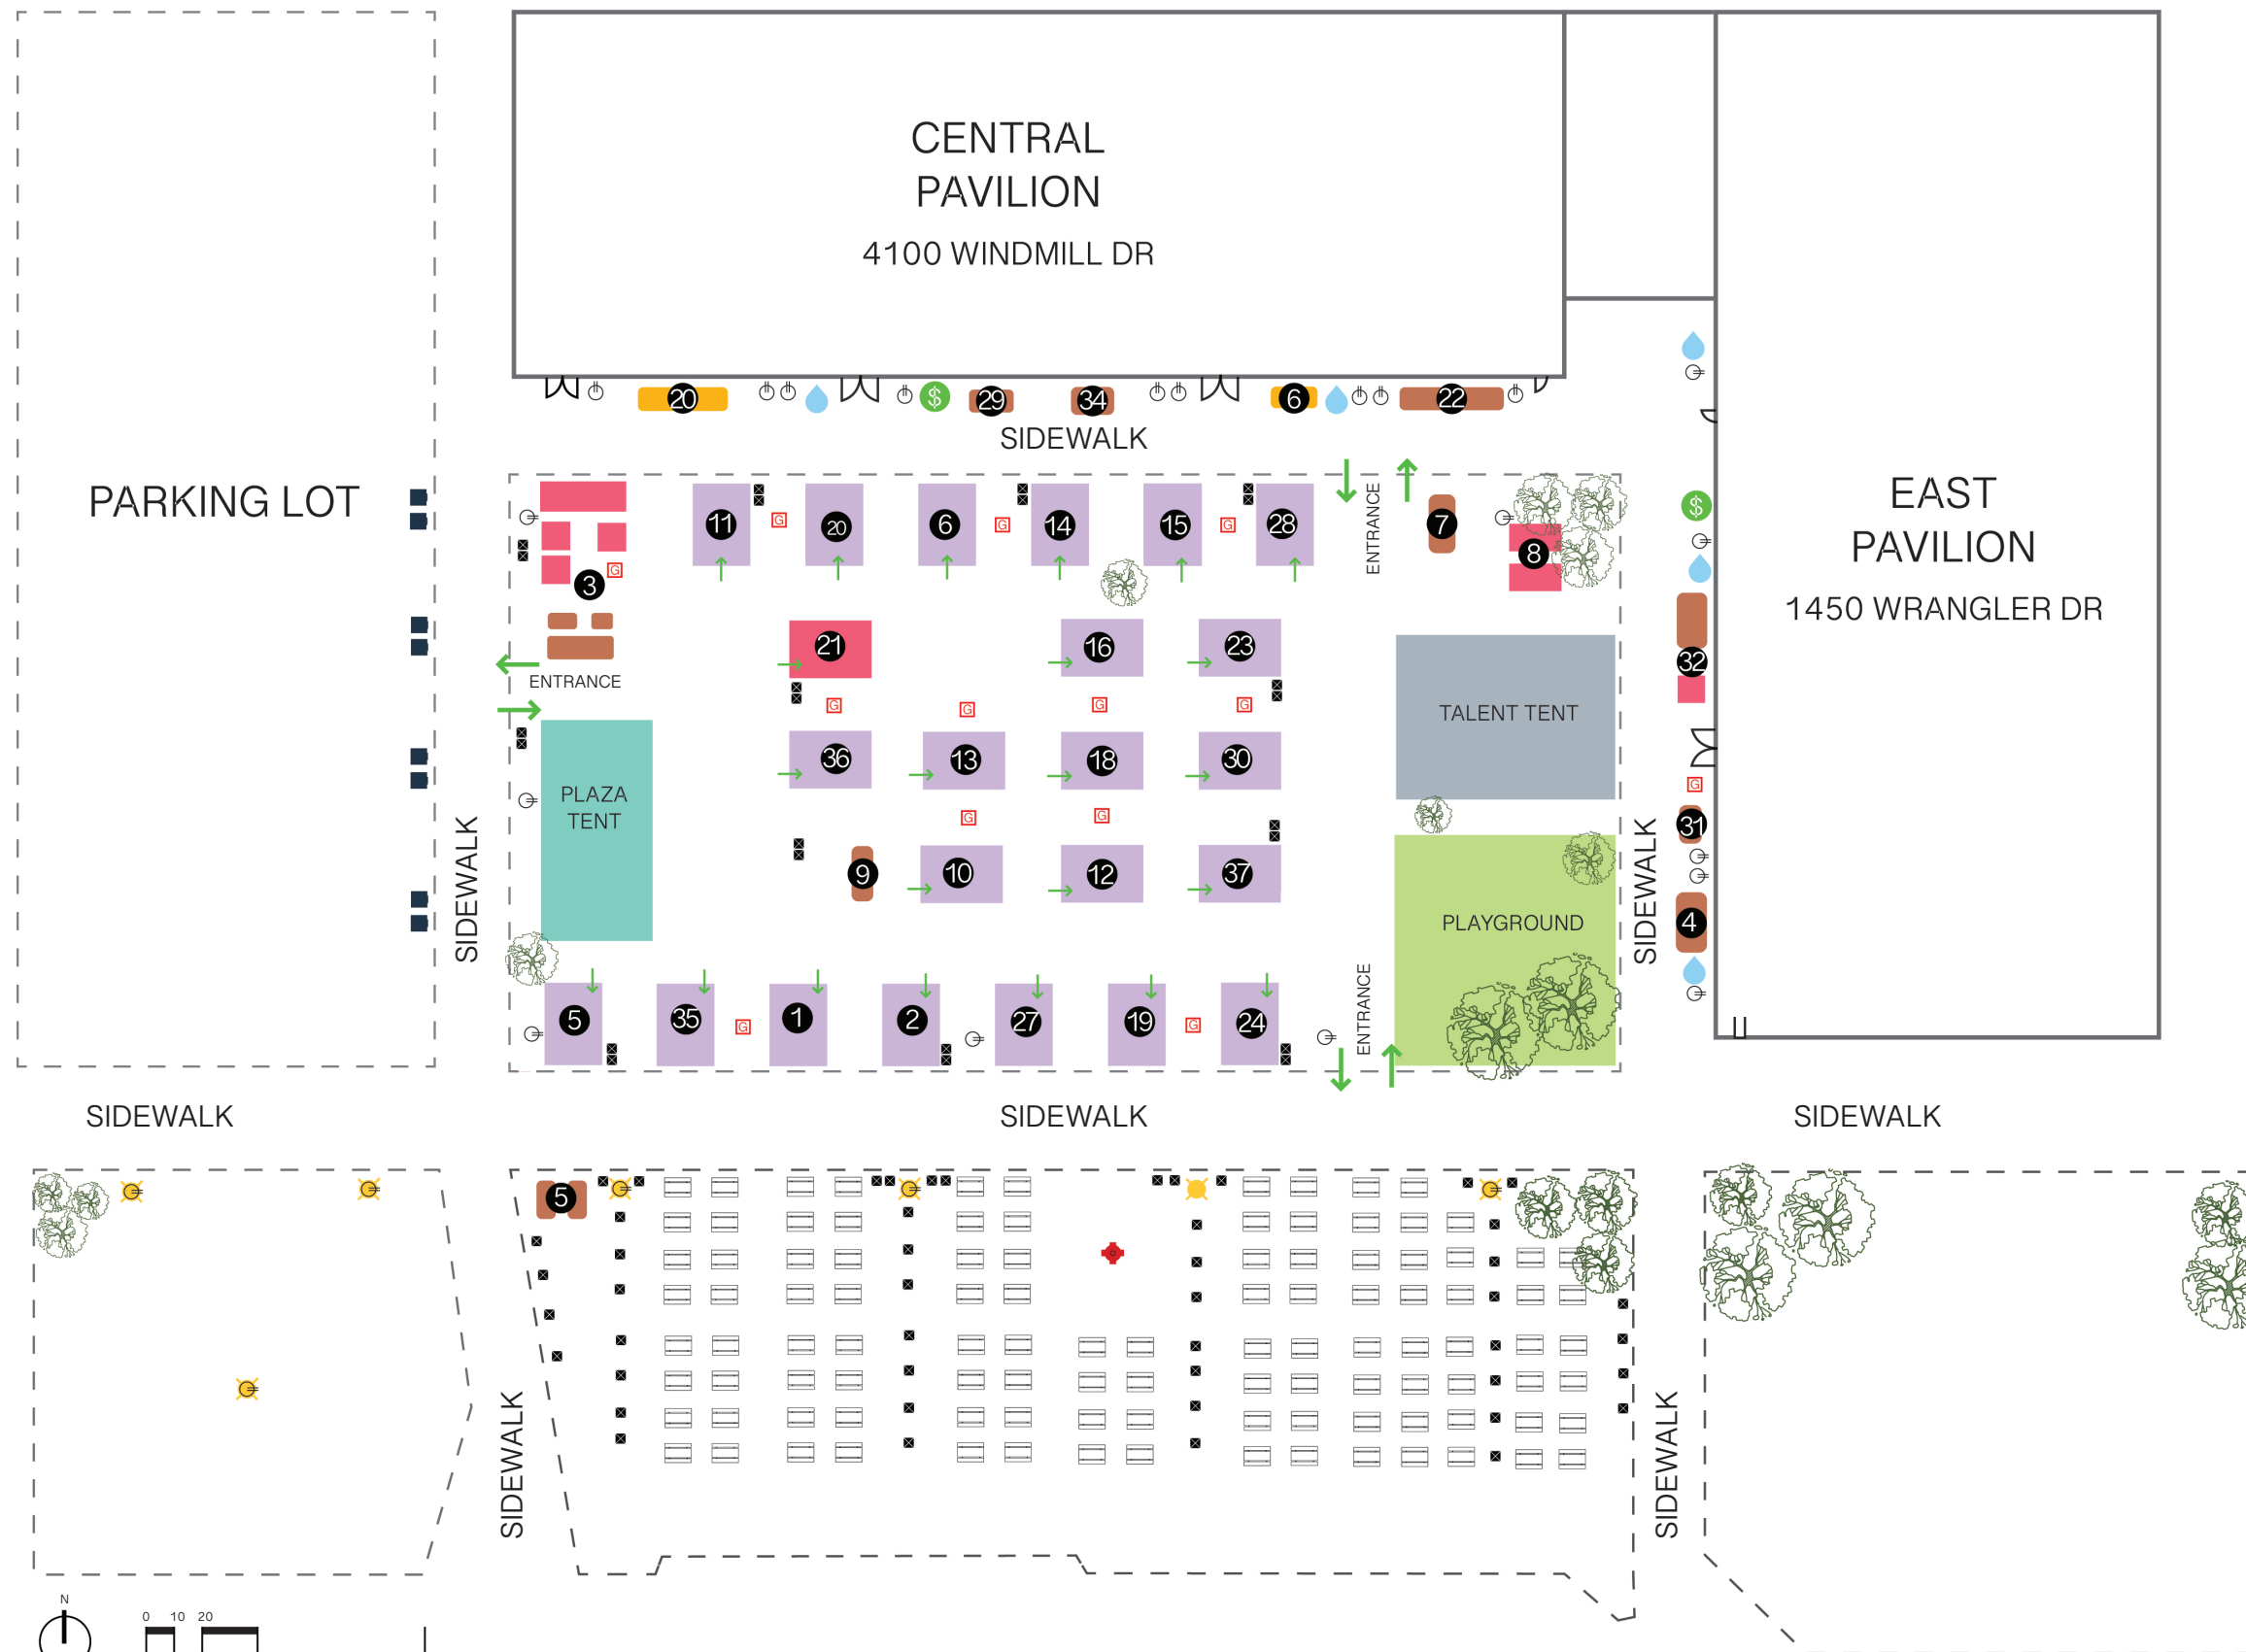

2024 BELIEVE THE PROMISE, INTERNATIONAL PATHFINDER CAMPOREE, FOOD CONCESSION SITE MAP. GILLETTE, WYOMING

KEY

- TENT (20X30)
- TALENT TENT (60'X80')
- TRAILER
- SUPPLY TRAILER
- PLAYGROUND (30'X30')
- PLAZA TENT (40'X80')
- CUSTOM TENT
- LIGHT POST
- TRASH CAN
- GENERATOR
- ATM LOCATIONS
- FIRE HYDRANT
- EXISTING POWER
- PICNIC TABLE
- WATER STATION
- DUMPSTER
- ENTRANCE

1. Arden Aviators Pathfinder Club | Tent
2. McDonald Road Pathfinder Club | Tent
3. Williams Club | Food Truck 24.7' x 8.4', Refer trailer 6' x 12', supply trailer 6' x 8', personal tents (1 = 10' x 30', 3 = 10' x 10')
4. Minneapolis First Prophets Pathfinder Club | Food trailer, 22' x 12'
5. Apopka Pathfinder Club | Tent 20x30 + 2 trailers; 7' X 12' & 7' X 14'
6. Central Valley Golden Eagles Pathfinder Club | Tent
7. Kravable Kettle Korn | Trailer 21ft long
8. Kravable Kettle Korn | Tent 2=20' x 10'
9. Ice Cream Café | Trailer 8' x 20'
10. Tasty Kettle Corn | Tent
11. Altamonte Springs Spanish Pathfinder Club | Tent
12. The Lemon Wrangler | Tent
13. Maranatha Eben-Ezer | Tent
14. Salem Pathfinder Club | Tent
15. Trinity Challengers Pathfinder Club | Tent
16. Southeastern California Conference of SDA Youth Department | Tent
18. The Chipmunks Pathfinder Club | Tent
19. TKM Pathfinder Club | Tent
20. Glen Ellyn Fil-Am Masters Pathfinder Club | Tent
21. Be Ye Clean | food 49ft, supply Trailers 53 ft long + a 20ft reefer, tent 20'x20'
22. The Slushy Igloo | Truck 38' x 8.4'
23. Challengers Best Noodle Plate | Tent
24. African Café by the Samedi Kania Foundation | Tent
27. Northeast Stingers Pathfinder Club | Tent
28. Abel Foods | Tent
29. African Café by the Samedi Kania Foundation | Trailer 8.5 x 16
30. Breath of Life Pathfinder Club | Tent
31. Morning Joy | Trailer, 8' X 14.5'
32. Island Xpress | Trailer 20 ft long with a tent 10' x 10'
34. Fork In The Road | Truck - 16 ft long, 10 ft high
35. Taste of Africa | Tent
36. GLAR Pathfinder Club | Tent
37. Italy Pathfinder Club | Tent