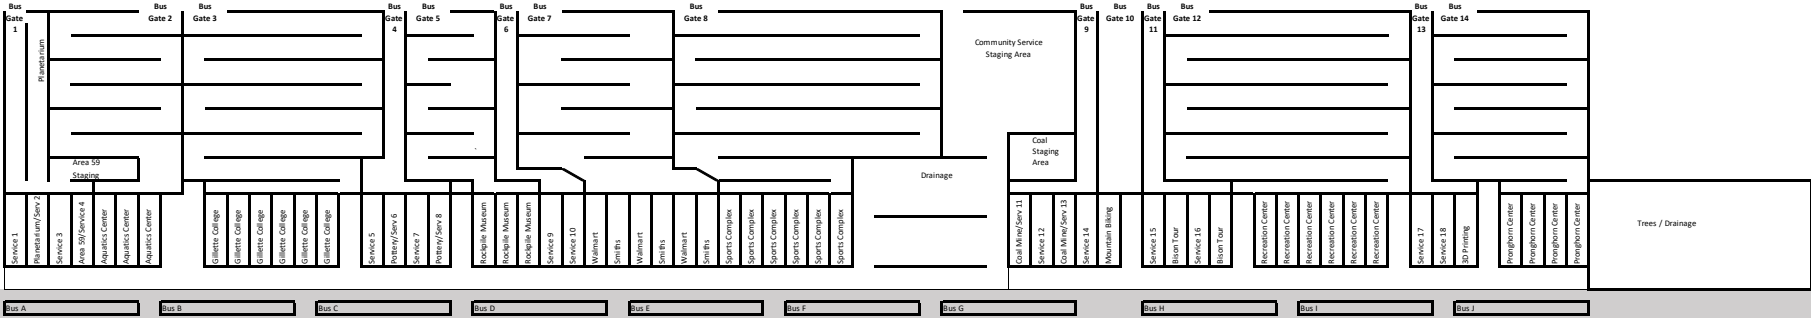

- Bus Gate 1**
Service 1, 2, 3, 4
Campbell County Planetarium
Area 59
- Bus Gate 2**
CCSD Aquatic Center
- Bus Gate 3**
Gillette College
- Bus Gate 4**
Service 5, 6, 7, 8
Hands on Pottery
- Bus Gate 5**
Rockpile Museum
- Bus Gate 6**
Service 9, 10
- Bus Gate 7**
Shopping

Grand Central Bus Station

Sponsored By
CHILDIMPACT
INTERNATIONAL

- Bus Gate 8**
Energy Capital Sports Complex
- Bus Gate 9**
Service 11, 12, 13, 14
Eagle Butte Coal Mine Tour
- Bus Gate 10**
Mountain Biking
- Bus Gate 11**
Service 15, 16
Durham Bison Ranch Tour
- Bus Gate 12**
Campbell County Recreation Center
- Bus Gate 13**
Service 17, 18
3D Printing
- Bus Gate 14**
The Pronghorn Center