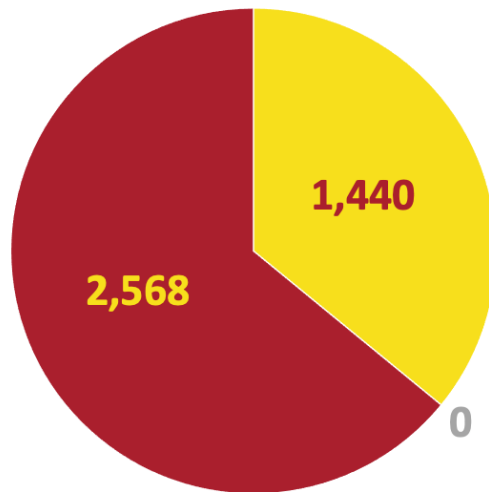

International Guests Lodging

- Int'l Guests at the International Village
- Int'l Guests with NAD host clubs
- Int'l Guests on the waiting list

International Village	Participants
Atlantic Caribbean Union	72
Australia	13
Bahamas	70
Barbados	23
Bermuda	164
Brazil	42
Cayman Islands	104
Chile	17
China	7
Côte d'Ivoire	12
El Salvador	15
Jamaica	52
Korea	8
Mexico	69
Oceania	251
Puerto Rico	195
South Africa	2
St. Vincent and the Grenadines	19
Trinidad and Tobago	97
United Kingdom	208
Total	1440