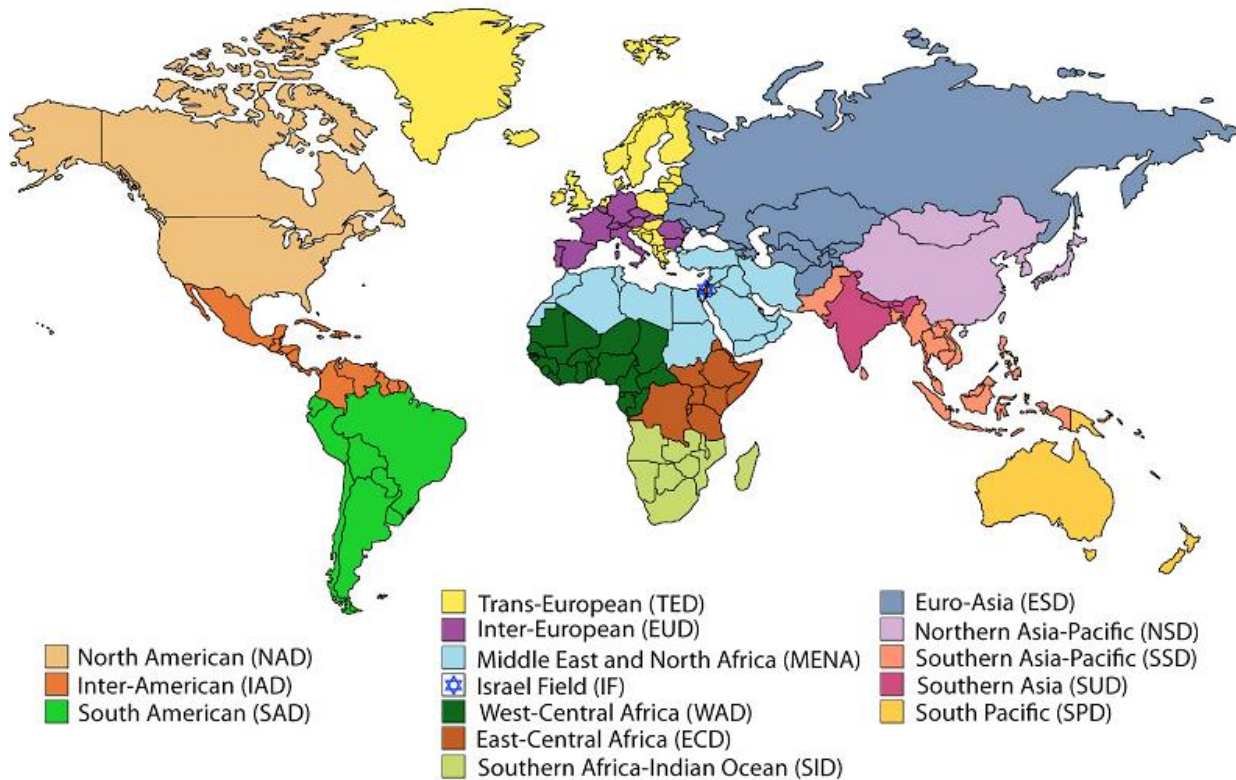

All SDA Divisions represented	Participants
East-Central Africa Division	667
Euro-Asia Division	77
Inter-American Division	1422
Inter-European Division	175
Northern Asia-Pacific Division	437
South American Division	119
South Pacific Division	327
Southern Africa-Indian Ocean Division	115
Southern Asia Division	60
Southern Asia-Pacific Division	80
Trans-European Division	393
West-Central Africa Division	80
Middle East & North Africa Division	56
Total without day passes	4008