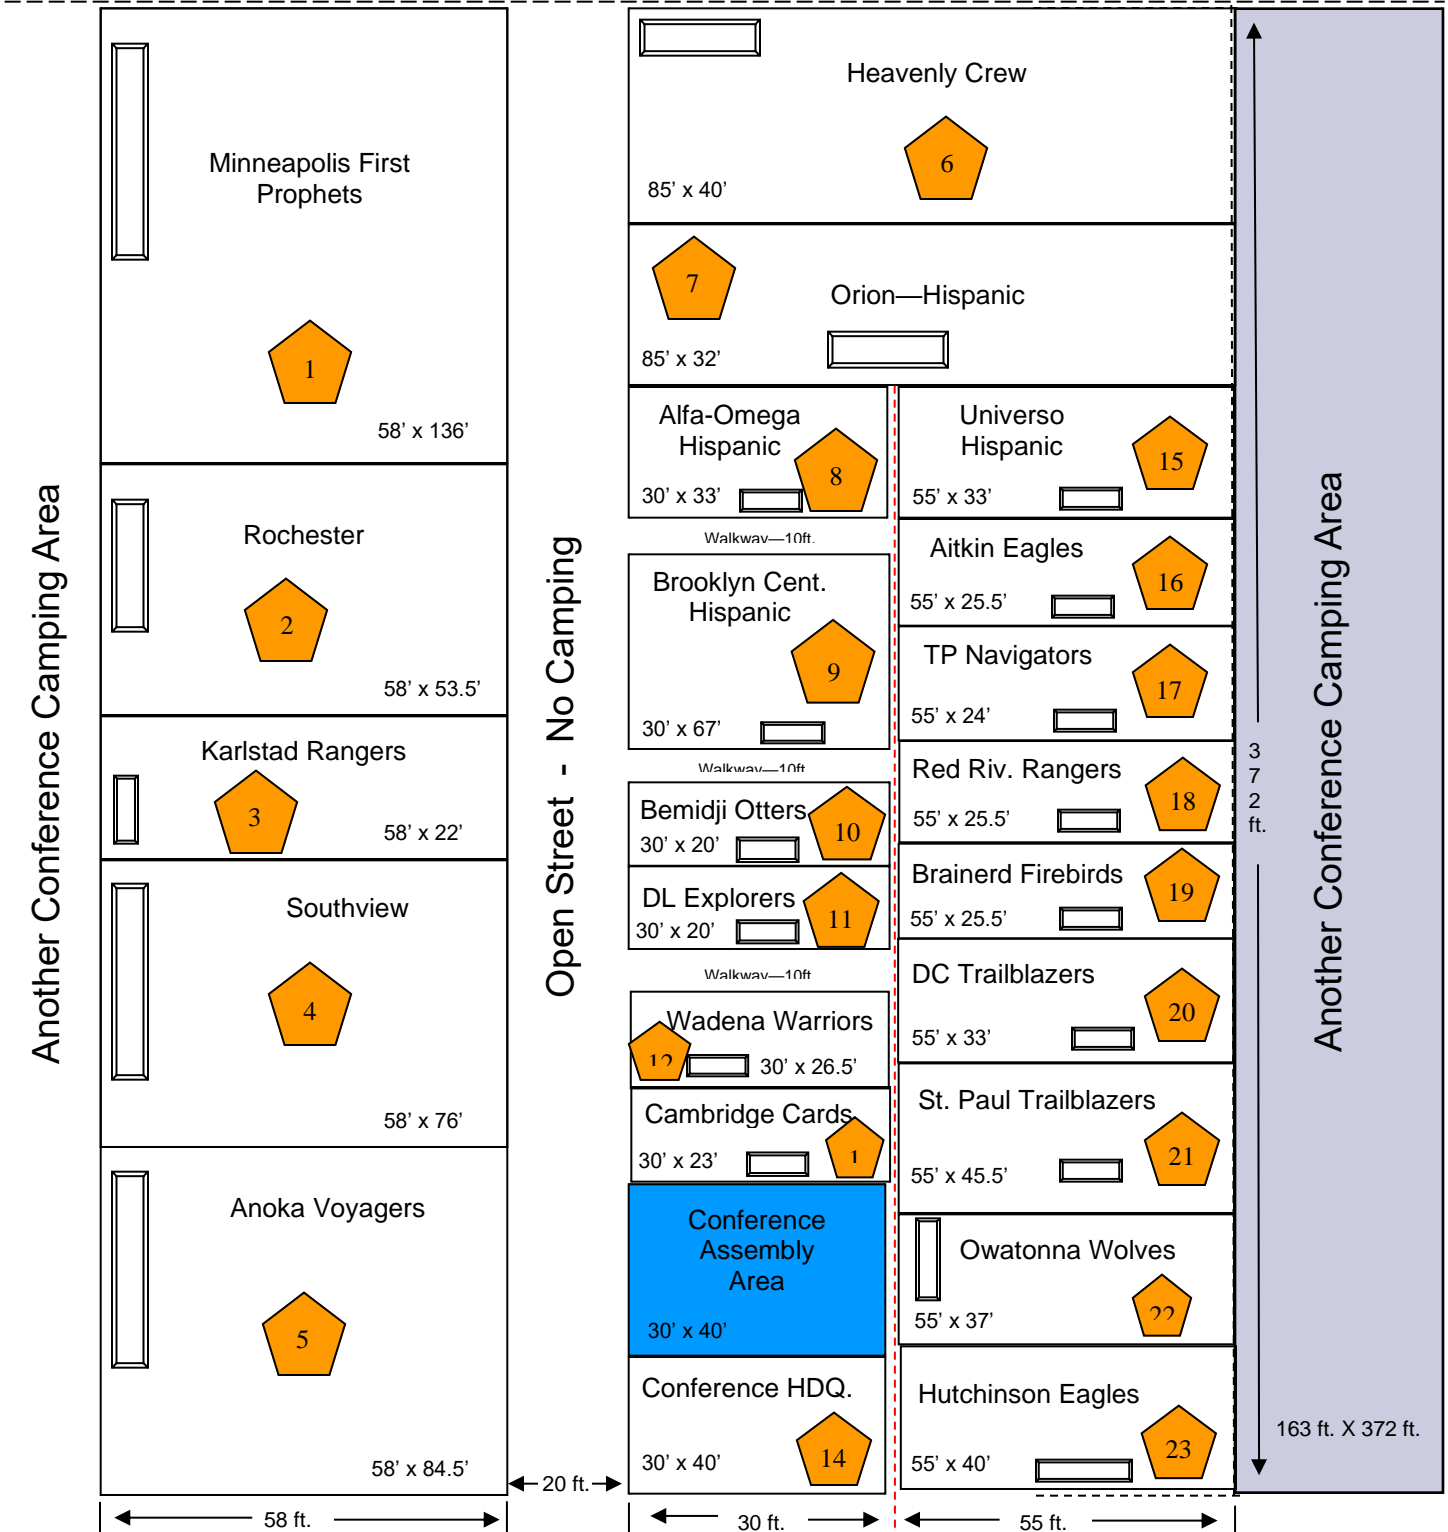

# Sample Conference Camping Site Plan International Pathfinder Camporee Gillette, Wyoming

CamPlex Border

CAMPLEX STREET

Not to scale.